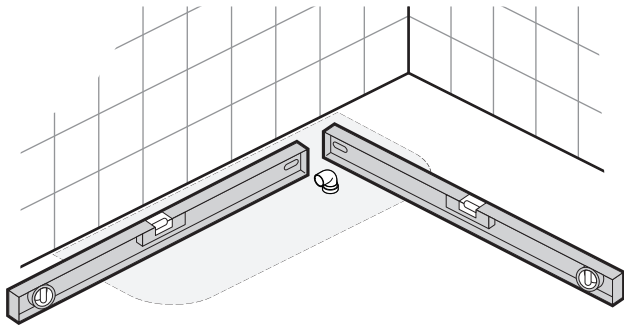

## RAINA BACK TO WALL

kg

1700 x 750 112

1800 x 800 146

1

No incluido  
Not included

2

3