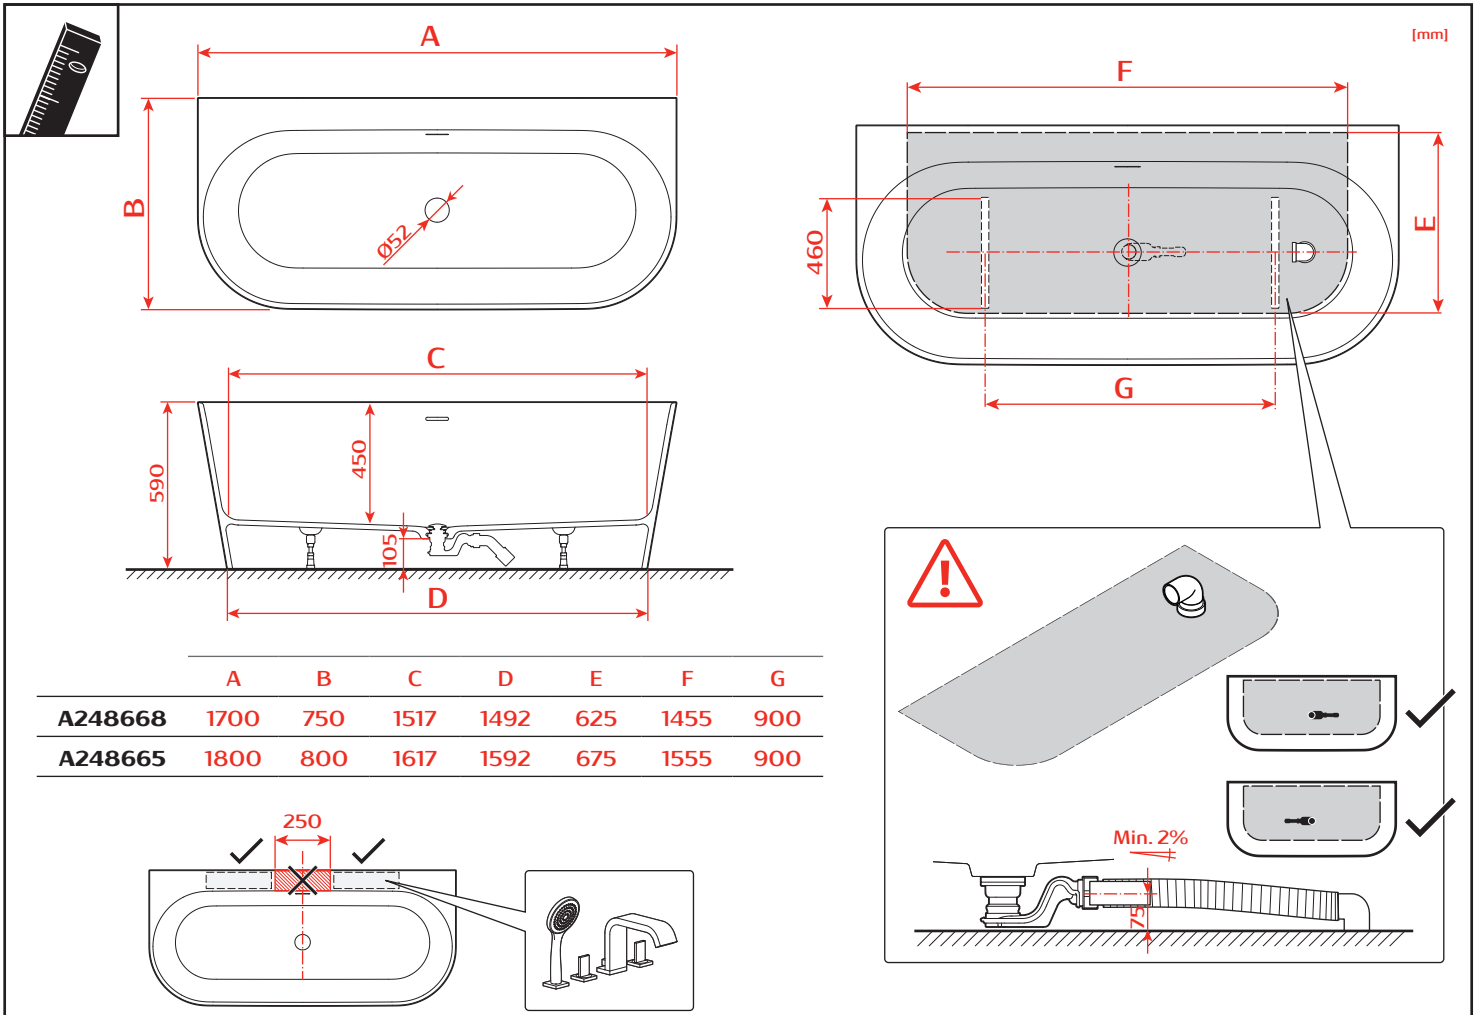

## RAINA BACK TO WALL

kg

1700 x 750 112

1800 x 800 146

1

No incluido  
Not included

2

3