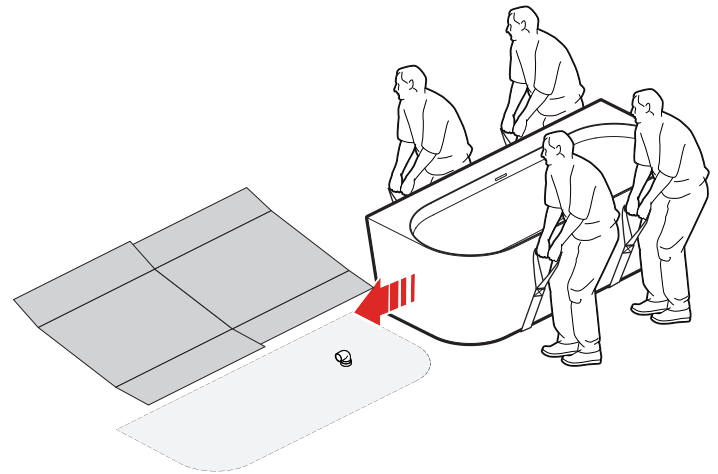

## RAINA BACK TO WALL

kg

1700 x 750 112

1800 x 800 146

1

No incluido  
Not included

2

3