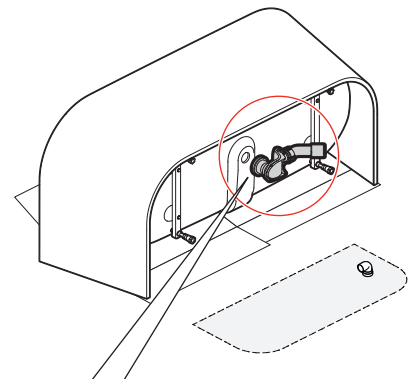

1

No incluido
Not included

2

3

4

5