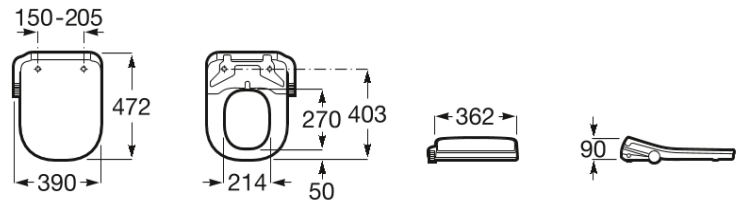

MULTICLEAN®

M4 Square Compact - Smart seat with washing and drying functions

TECHNICAL DRAWINGS

FEATURES

Smart seat for compact WC with washing and drying function. Square shape. Needs conventional water and power supply.

Air dryer temperature levels: 40°, 50°, 60°, OFF

Cleaning function

Control panel: Fixed

Fixing kit: Included

Hot water cleaning

LED light modes: Standard with night light

Nozzle positions: 5

Number of nozzles: 1