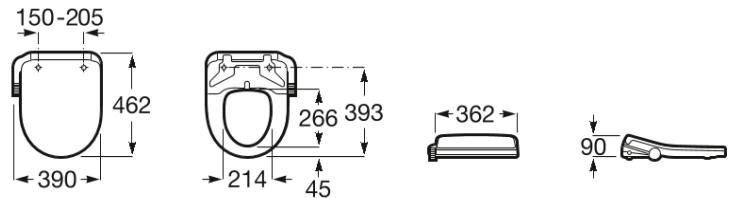

MULTICLEAN®

M4 Round Compact - Smart seat with washing and drying functions

TECHNICAL DRAWINGS

FEATURES

Smart seat for compact WC with washing and drying function. Round shape. Needs conventional water and power supply.