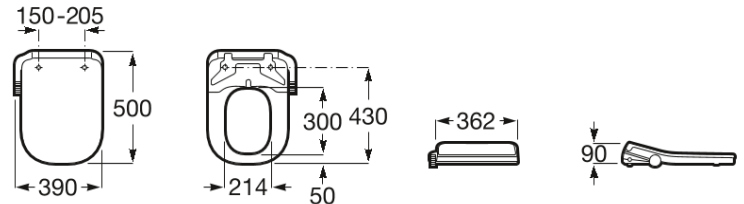

MULTICLEAN®

M4 Square - Smart seat with washing and drying functions

TECHNICAL DRAWINGS

FEATURES

Smart seat with washing and drying function. Square shape. Needs conventional water and power supply.

Air dryer temperature levels: 40°, 50°, OFF

Water inlet position: Back left

Water pressure (Mpa): 0.1 - 0.7

Water temperature levels: 35°, 37°, 39°, OFF

Air temperature control

Anal cleaning

Antibacterial material

Courtesy light

Drying function