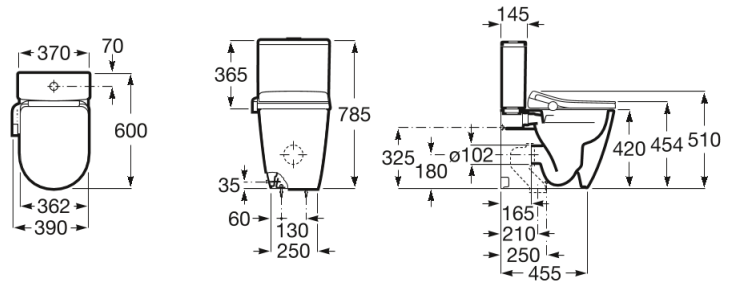

ONA

In-Wash® Ona - Compact back-to-wall close-coupled Roca Rimless® smart toilet with washing and drying functions

TECHNICAL DRAWINGS

FEATURES

Compact back-to-wall close-coupled smart toilet with dual flush 4.5/3 litre and dual outlet. Includes Roca Rimless®, seat and cover with washing and drying function. Needs power supply.

Shape: Round

Silent mode

Smart Toilet type: In-Wash ®

Style: Neutral

Water inlet position: Back left

Water pressure (Mpa): 0.1 - 0.7

Water temperature levels: 35°, 37°, 39°, OFF

Air temperature control

Anal cleaning

Antibacterial material

Courtesy light

Drying function

Flushing type
Flushing type: Dual flush 3/4.5 litres

Nozzle position adjustment

Oscillating cleaning

Perineal cleaning