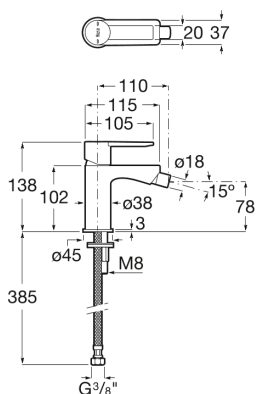

TARGA

Bidet mixer with ball-valve jet regulator and smooth body

TECHNICAL DRAWINGS

FEATURES

Bidet mixer with ball-valve jet regulator, smooth body and flexible supply hoses.

Acoustic Level (dB): Group 1 (Up to 20 dB)

Application place: Bidet

Flow rate (l/min - 3 bar): 6

Type of cartridge: Ceramic

Waste type: Waste not included

Evershine

SoftTurn

BOUGHT TOGETHER FREQUENTLY

Click-clack universal waste. Ø 65 chrome plug

505401000

Click-clack universal waste for basin/bidet. 1 1/4". Ø 65 mm plug

5054015..

Targa

A proposal that can bring an air of freshness and originality to every corner. Slim and curvaceous, this series' singularity is seductive and its valiant functionality is ever so convincing.