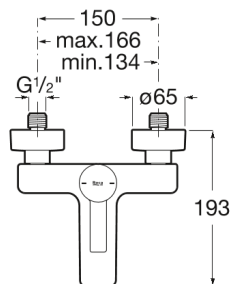

TARGA

Bath-shower mixer with automatic diverter

TECHNICAL DRAWINGS

FEATURES

Bath-shower mixer with automatic diverter.

Application place: Bathtub

Excentrics included

Flow rate (l/min - 3 bar): 20