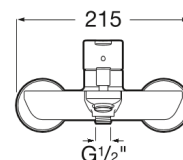

TARGA

Bath-shower mixer with automatic diverter

TECHNICAL DRAWINGS

FEATURES

Bath-shower mixer with automatic diverter.

Application place: Bathtub

Excentrics included

Flow rate (l/min - 3 bar): 20