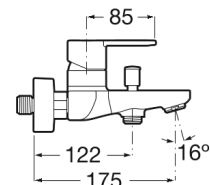

TARGA

Bath-shower mixer with automatic diverter

TECHNICAL DRAWINGS

FEATURES

Bath-shower mixer with automatic diverter.

Application place: Bathtub

Excentrics included

Flow rate (l/min - 3 bar): 20