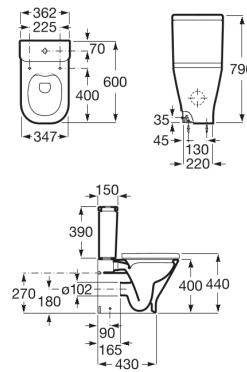

**THE GAP**

**Square - Compact back-to-wall close-coupled Roca Rimless® WC with dual outlet**

**DIMENSIONS**

|        |        |
|--------|--------|
| Length | 362 mm |
| Width  | 600 mm |
| Height | 790 mm |

**COLOURS AND FINISHES**

00 White

**TECHNICAL DRAWINGS**

**FEATURES**

Compact back-to-wall close-coupled Roca Rimless® WC with dual outlet. Includes fixing kit and draining elbow.

Back to wall

Flushing system: Washdown

Installation type: Floorstanding

Outlet type: Dual (vario)

Shape: Square

Compact toilet

BOUGHT TOGETHER FREQUENTLY

Square - Dual flush 4.5/3L cistern with bottom inlet for WC

341470..0

Square - Compact soft-closing Supralit® WC seat and cover