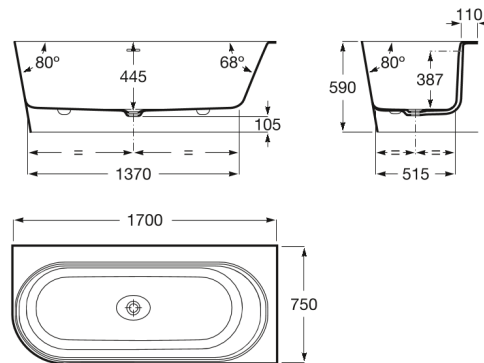

**RAINA**

**Double-ended Stonex® bath with right-hand corner installation, click-clack waste and trap**

**DIMENSIONS**

Length	1700 mm
Width	750 mm
Height	590 mm

**COLOURS AND FINISHES**

**TECHNICAL DRAWINGS**

**FEATURES**

Double-ended Stonex® bath with right-hand corner installation. White interior finish and a choice of exterior colours. Includes click-clack waste, trap and integrated overflow.

Bath height with mounted panel (mm): 590

Drain: Included

Drain diameter (mm): 52

Inside height (mm): 450

Inside length at the bottom (mm): 1370

Inside width at the bottom (mm): 515

Installation legs: With legs

Installation structure: With feet

Installation type: With L panel right

Location of the border for faucet: Long side

Material: STONEX ®

People capacity: 2

Shape: Corner asymmetric

Water capacity (l): 190

Weight (kg): 97

BOUGHT TOGETHER FREQUENTLY

Click-clack waste Ø 52 mm