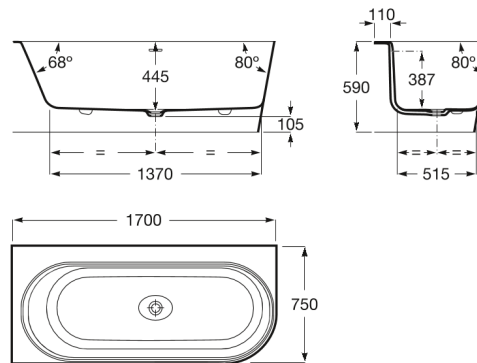

RAINA

Double-ended Stonex® bath with left-hand corner installation, click-clack waste and trap

DIMENSIONS

Length	1700 mm
Width	750 mm
Height	590 mm

COLOURS AND FINISHES

TECHNICAL DRAWINGS

FEATURES

Double-ended Stonex® bath with left-hand corner installation. White interior finish and a choice of exterior colours. Includes click-clack waste, trap and integrated overflow.

Bath height with mounted panel (mm): 590

Drain: Included

Drain diameter (mm): 52

Inside height (mm): 450

Inside length at the bottom (mm): 1370

Inside width at the bottom (mm): 515

Installation legs: With legs

Installation structure: With feet

Installation type: With L panel left

Location of the border for faucet: Long side

Material: STONEX ®

People capacity: 2

Shape: Corner asymmetric

Water capacity (l): 190

Weight (kg): 97

BOUGHT TOGETHER FREQUENTLY

Click-clack waste Ø 52 mm

24L5810..

Raina

Classic forms are reinvented in a new oval bath made of Stonex® with space for two people.

INSTALLATION AND USER MANUALS

[User handbook](#)