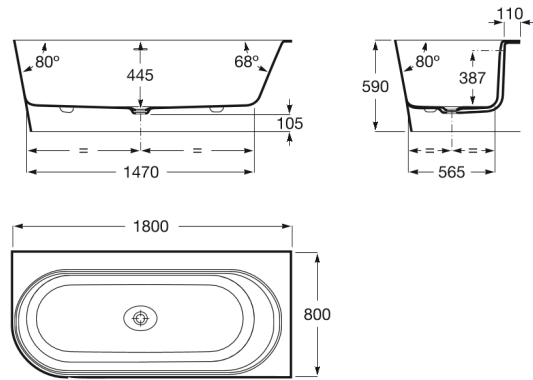

RAINA

Double-ended Stonex® bath with right-hand corner installation, click-clack waste and trap

DIMENSIONS

Length	1800 mm
Width	800 mm
Height	590 mm

COLOURS AND FINISHES

TECHNICAL DRAWINGS

FEATURES

Double-ended Stonex® bath with right-hand corner installation. White interior finish and a choice of exterior colours. Includes click-clack waste, trap and integrated overflow.

Bath height with mounted panel (mm): 590

Drain: Included

Drain diameter (mm): 52

Inside height (mm): 450

Inside length at the bottom (mm): 1470

Inside width at the bottom (mm): 565

Installation legs: With legs

Installation structure: With feet

Installation type: With L panel right

Location of the border for faucet: Long side

Material: STONEX®

People capacity: 2

Shape: Corner asymmetric

Water capacity (l): 315

Weight (kg): 103