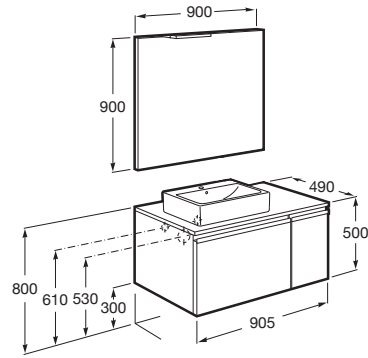

Technical drawings