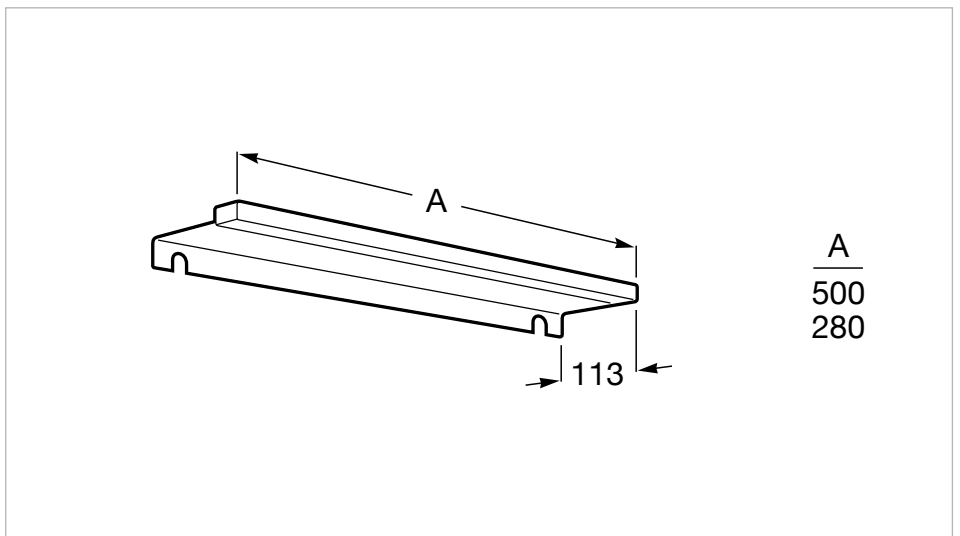

Dimensions

Length: 280 mm.
 Width: 113 mm.
 Height: 51 mm.

Technical drawings

Mirror

Installation type: Wall-hung
Mirror orientation: Horizontal, Vertical
Shape: Square

Dimensions

Length: 900 mm.
Width: 28 mm.
Height: 900 mm.