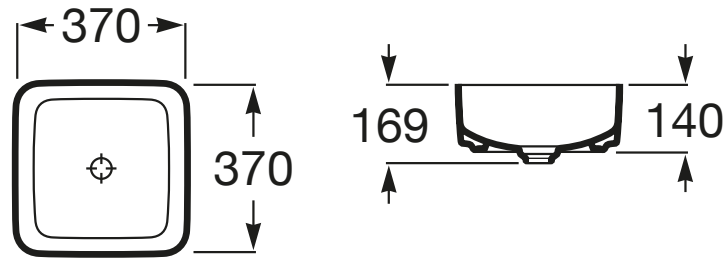

SQUARE - Over countertop FINECERAMIC® basin

Bowl position: Central
 Installation type: Bowl / Overcountertop
 Material: FINECERAMIC ®
 Shape: Square
 Taphole configuration: No tapholes
 Trap: Not included
 Washbasin capacity (l): 14,5
 Waste: Included
 Weight (kg): 6,1
 Without overflow

Colours and finishes

How to obtain the reference number
 Replace the “..” with the desired finish code from the list below

Dimensions

Length: 370 mm.
 Width: 370 mm.
 Height: 140 mm.

Includes

50640390C Waste for basin or bidet with vitreous china fix cover Ø 72

Technical drawings

Waste for basin or bidet with vitreous china fix cover Ø 72

Cover included

Suitable for: Basin, Bidet

Type of cover: Porcelain open fixed

Waste diameter (mm): 72

This collection is a design proposal that blends into the bathroom space, where a great deal of thought has been given to the principles of saving, sustainability and integration in the technological conception of each item.